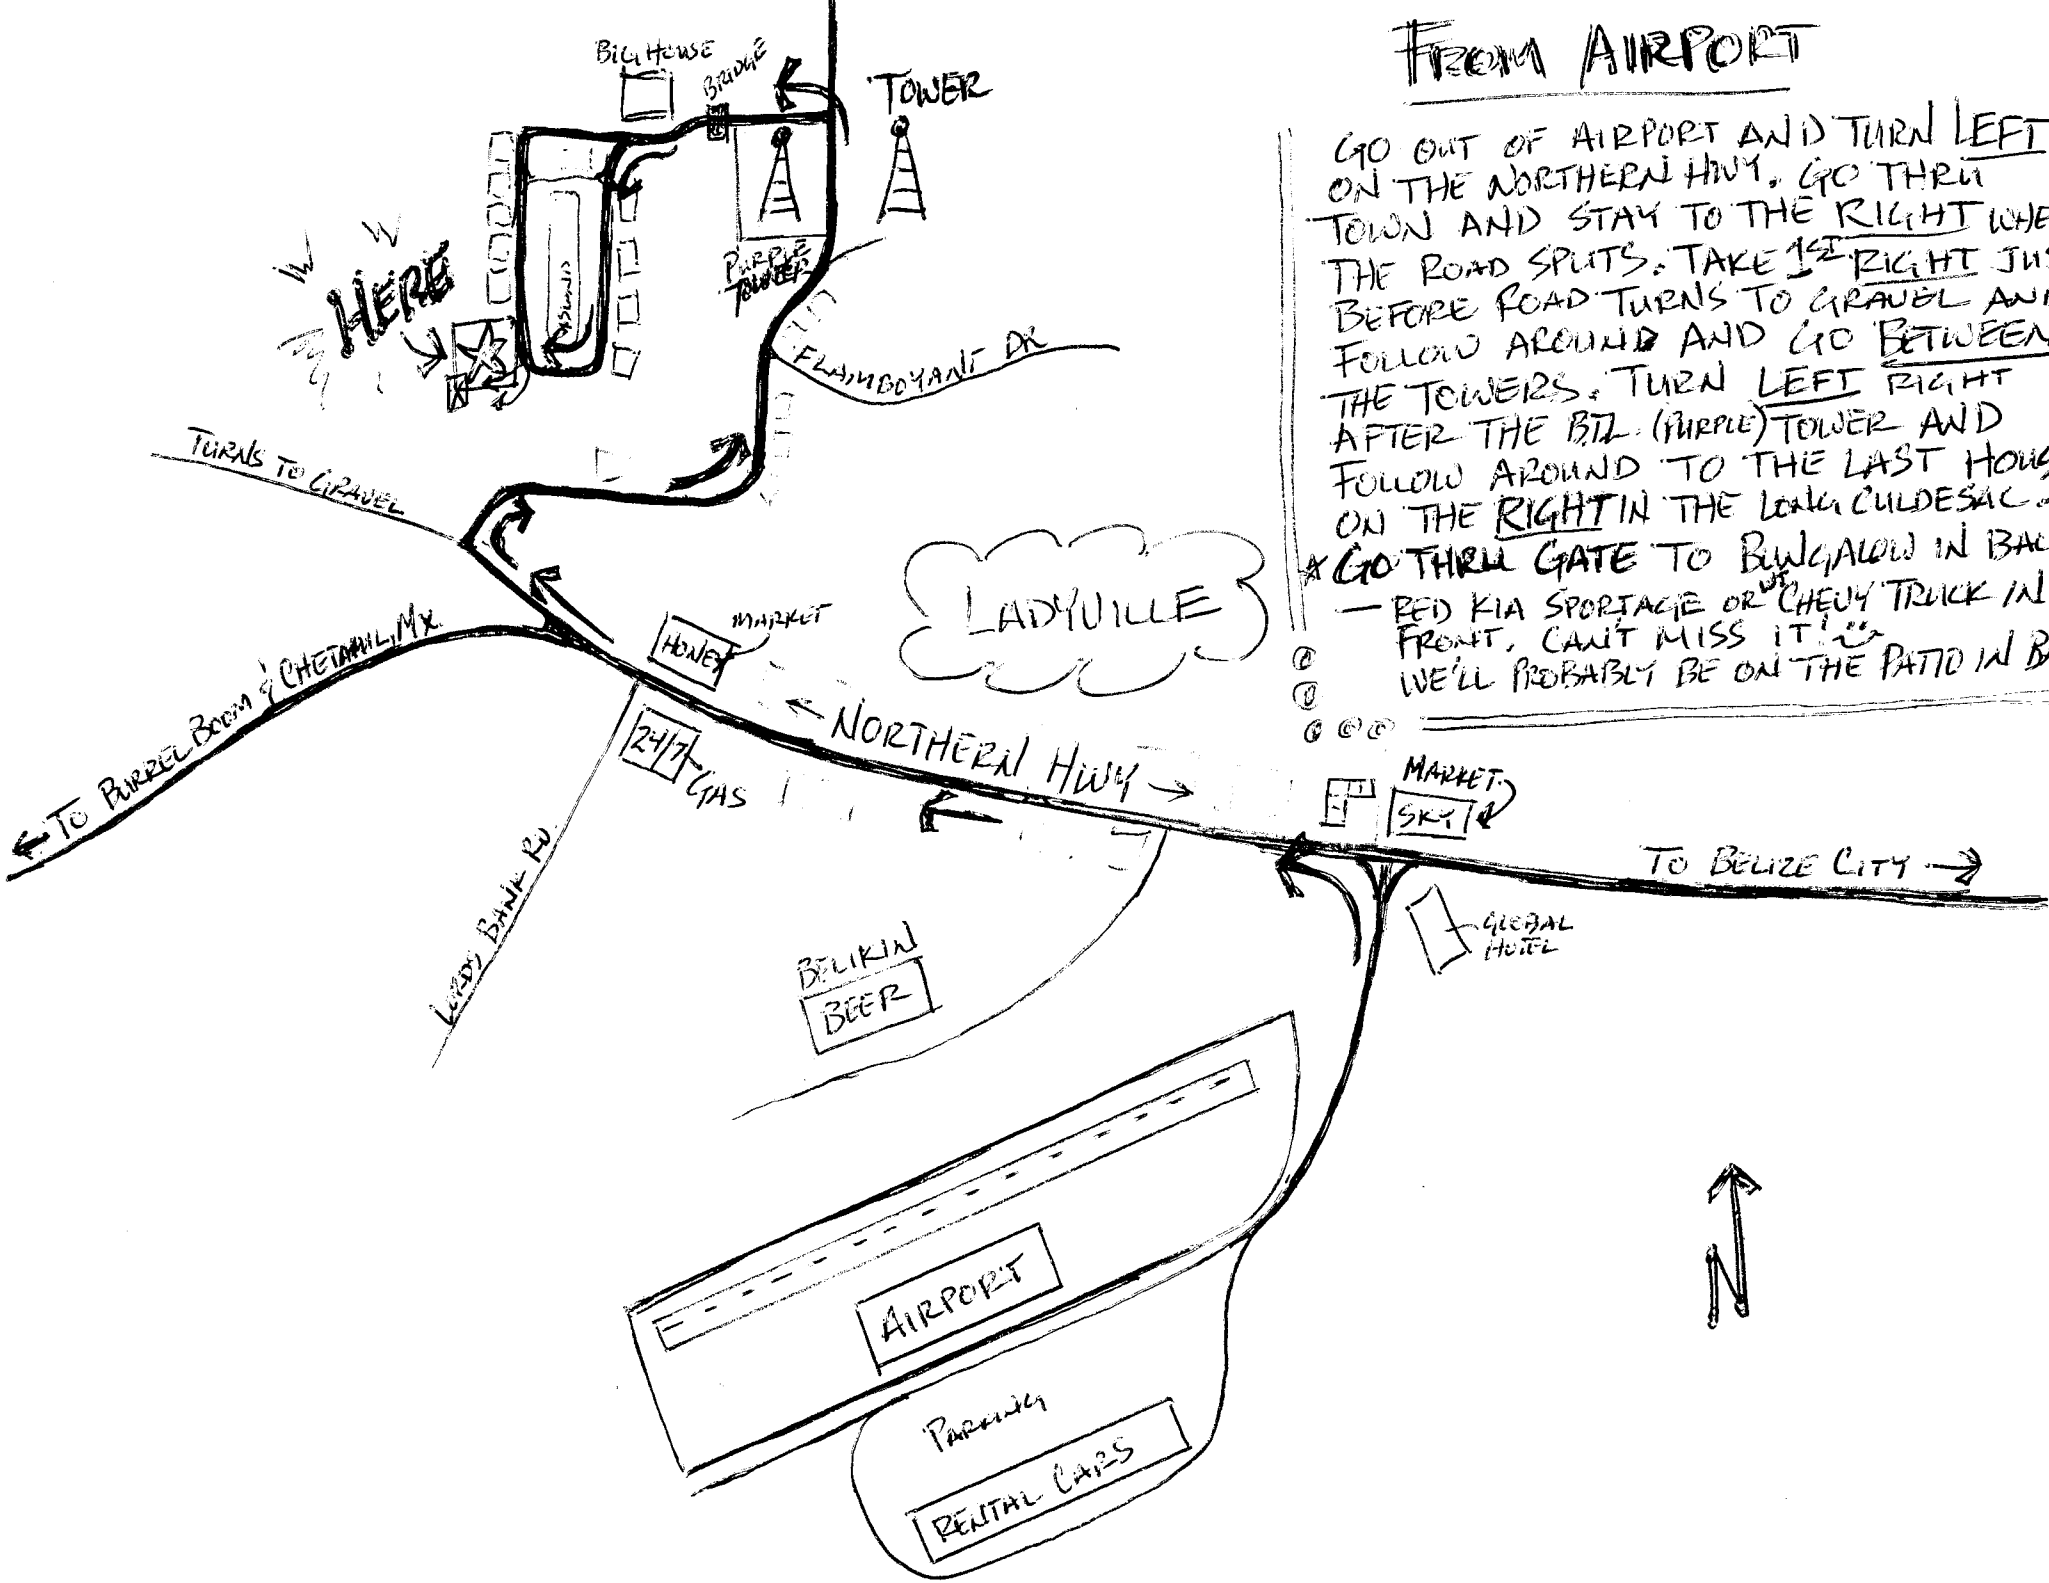

# FROM AIRPORT

GO OUT OF AIRPORT AND TURN LEFT ON THE NORTHERN HWY. GO THRU TOWN AND STAY TO THE RIGHT WHERE THE ROAD SPLITS. TAKE 1<sup>ST</sup> RIGHT JUST BEFORE ROAD TURNS TO GRAVEL AND FOLLOW AROUND AND GO BETWEEN THE TOWERS. TURN LEFT RIGHT AFTER THE BTL. (PURPLE) TOWER AND FOLLOW AROUND TO THE LAST HOUSE ON THE RIGHT IN THE LONG CULDESAC. \* GO THRU GATE TO BUNGALOW IN BACK. - RED KIA SPORTAGE OR CHEVY TRUCK IN FRONT. CAN'T MISS IT! WE'LL PROBABLY BE ON THE PATIO IN BACK.

HERE

LADYVILLE